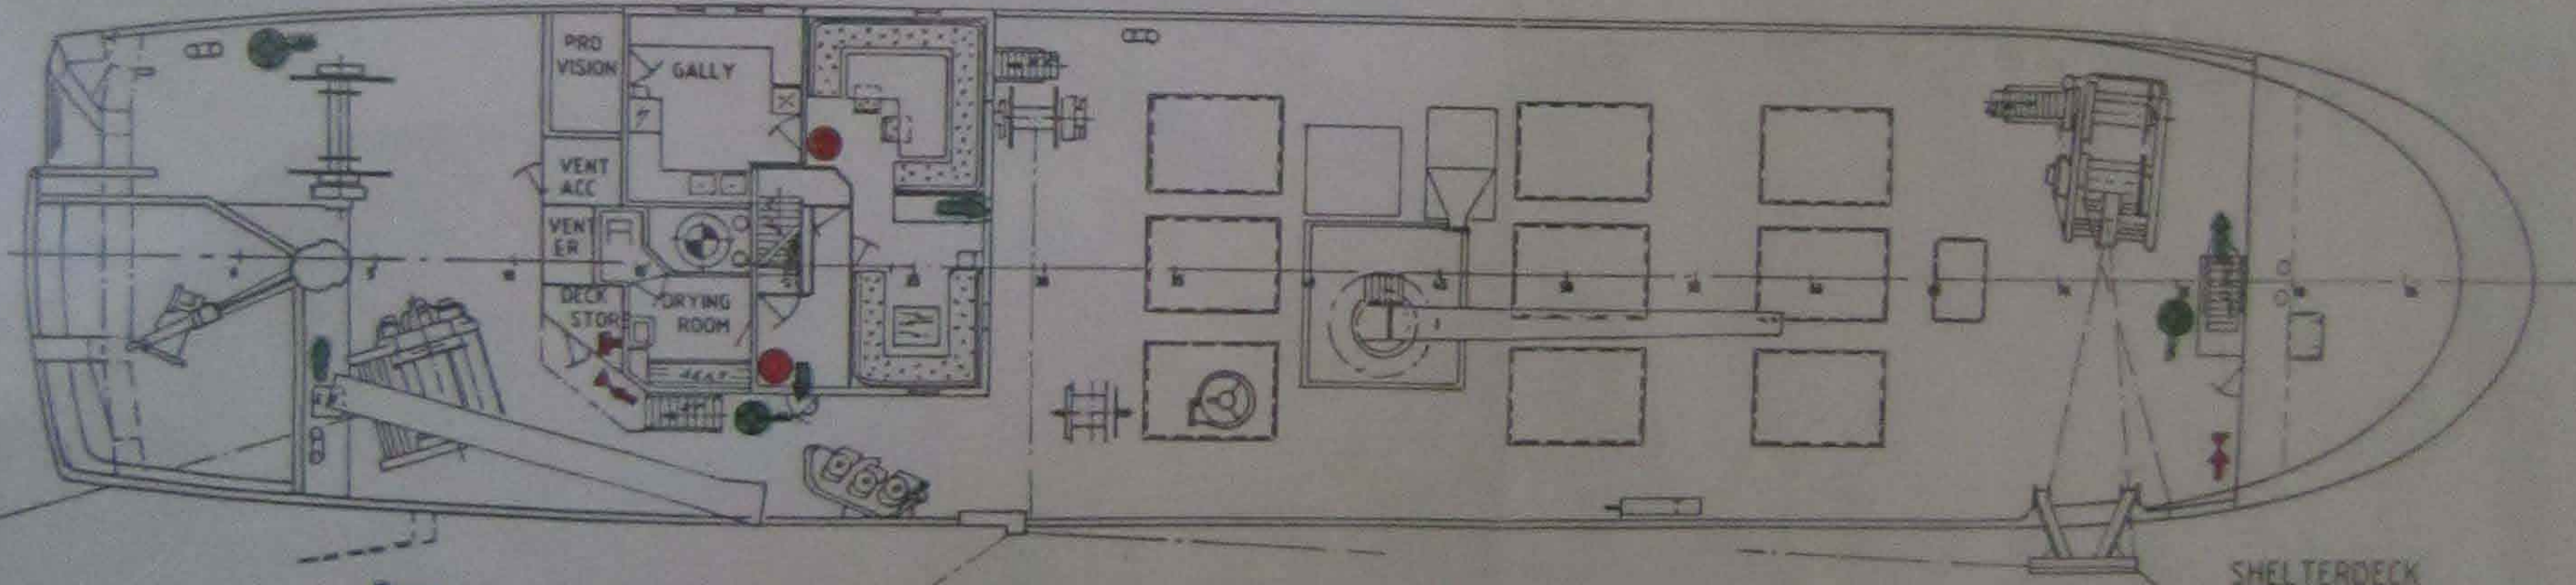

WHEELHOUSE

WHALEBACK

SHELTERDECK

MAIN DECK

MAIN PARTICULARS

LENGTH OVER ALL	4300 M-14108'
LENGTH BETW PERP	4110 M-13487'
BREADTH MLD	1060 M-3478'
DEPTH SHOK	435 M-1427'
DEPTH MDK	454 M-1491'
MAX LOADED DEPTH	520 M-1708'

BELOW MAIN DECK

MANUFACTURED BY

 ADDRESS: [illegible]
 PHONE: [illegible]