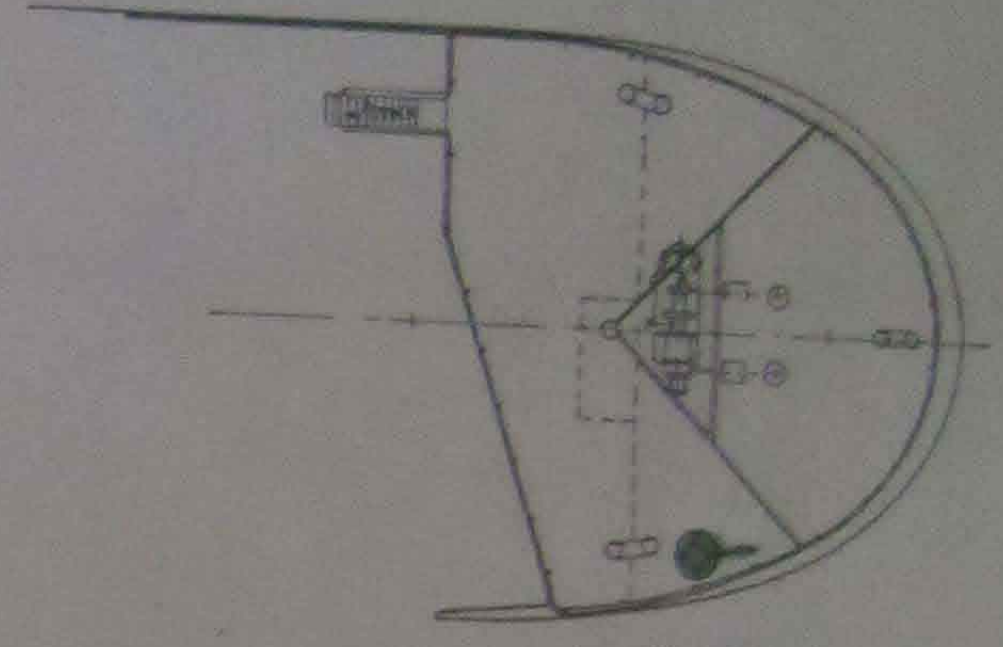

WHEELHOUSE

WHALEBACK

SHELTERDECK

MAIN DECK

MAIN PARTICULARS

LENGTH OVER ALL	4300 M-14108'
LENGTH BETW PERP	4110 M-13487'
BREADTH MLD	1060 M-3478'
DEPTH SHOK	435 M-1427'
DEPTH MDK	454 M-1491'
MAX LOADED DEPTH	520 M-1708'

BELOW MAIN DECK

MANUFACTURED BY

 ADDRESS: [illegible]
 PHONE: [illegible]