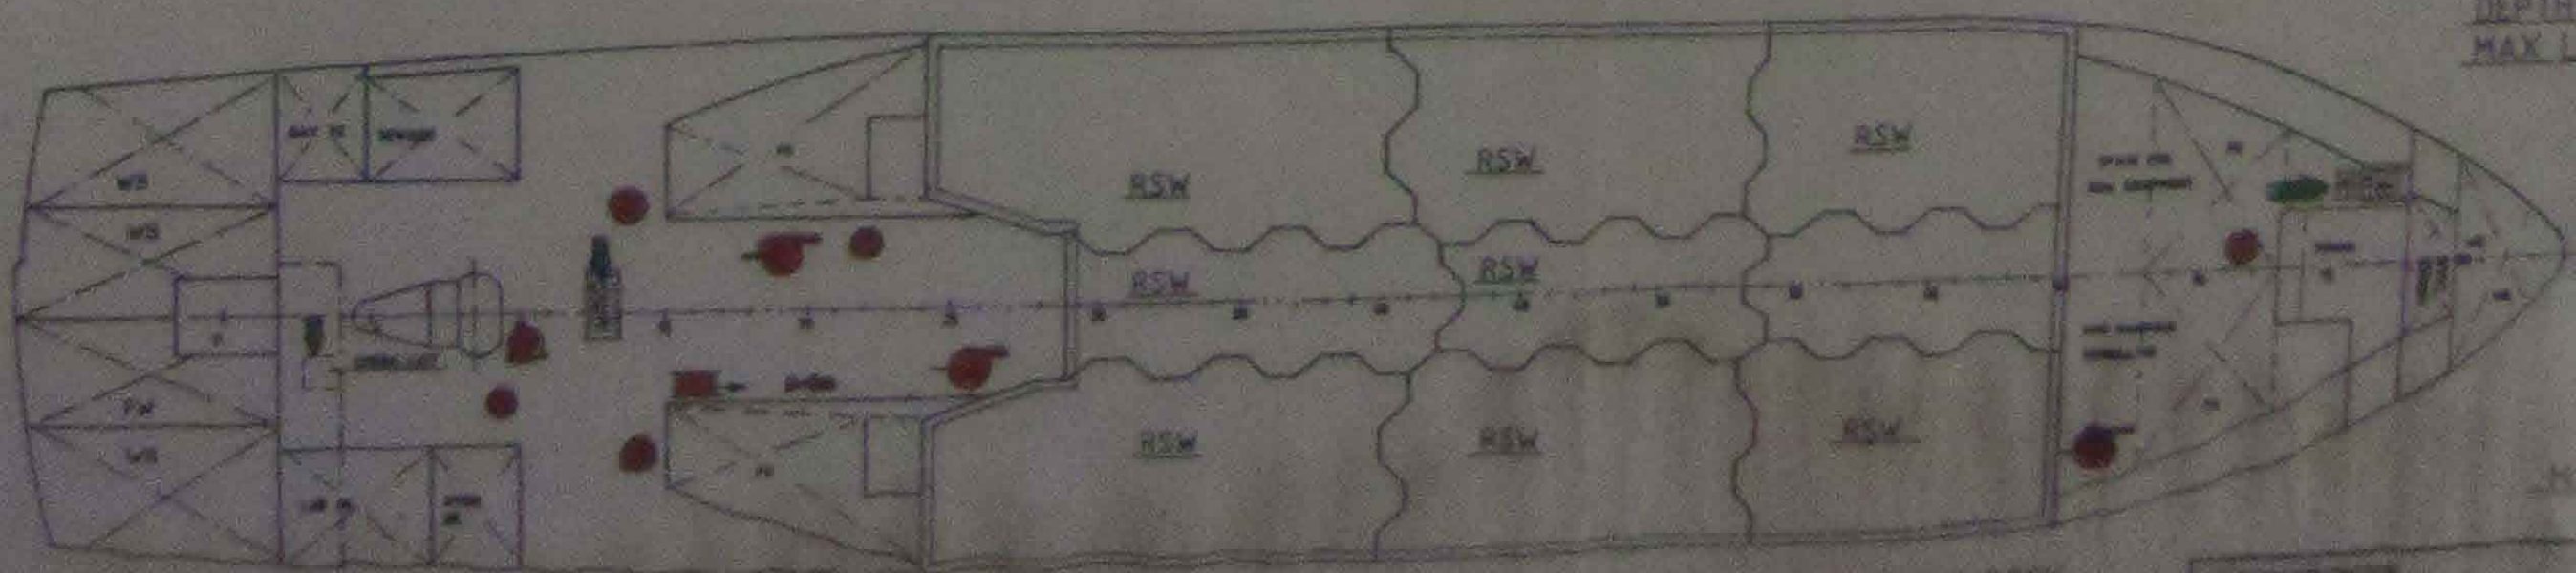

WHEELHOUSE

WHALEBACK

SHELTERDECK

MAIN DECK

MAIN PARTICULARS

LENGTH OVER ALL	4300 M-14108'
LENGTH BETW PERP	4110 M-13487'
BREADTH MLD	1060 M-3478'
DEPTH SHOK	435 M-1427'
DEPTH MDK	454 M-1491'
MAX LOADED DEPTH	520 M-1708'

BELOW MAIN DECK

MANUFACTURED BY

 ADDRESS: [illegible]
 PHONE: [illegible]