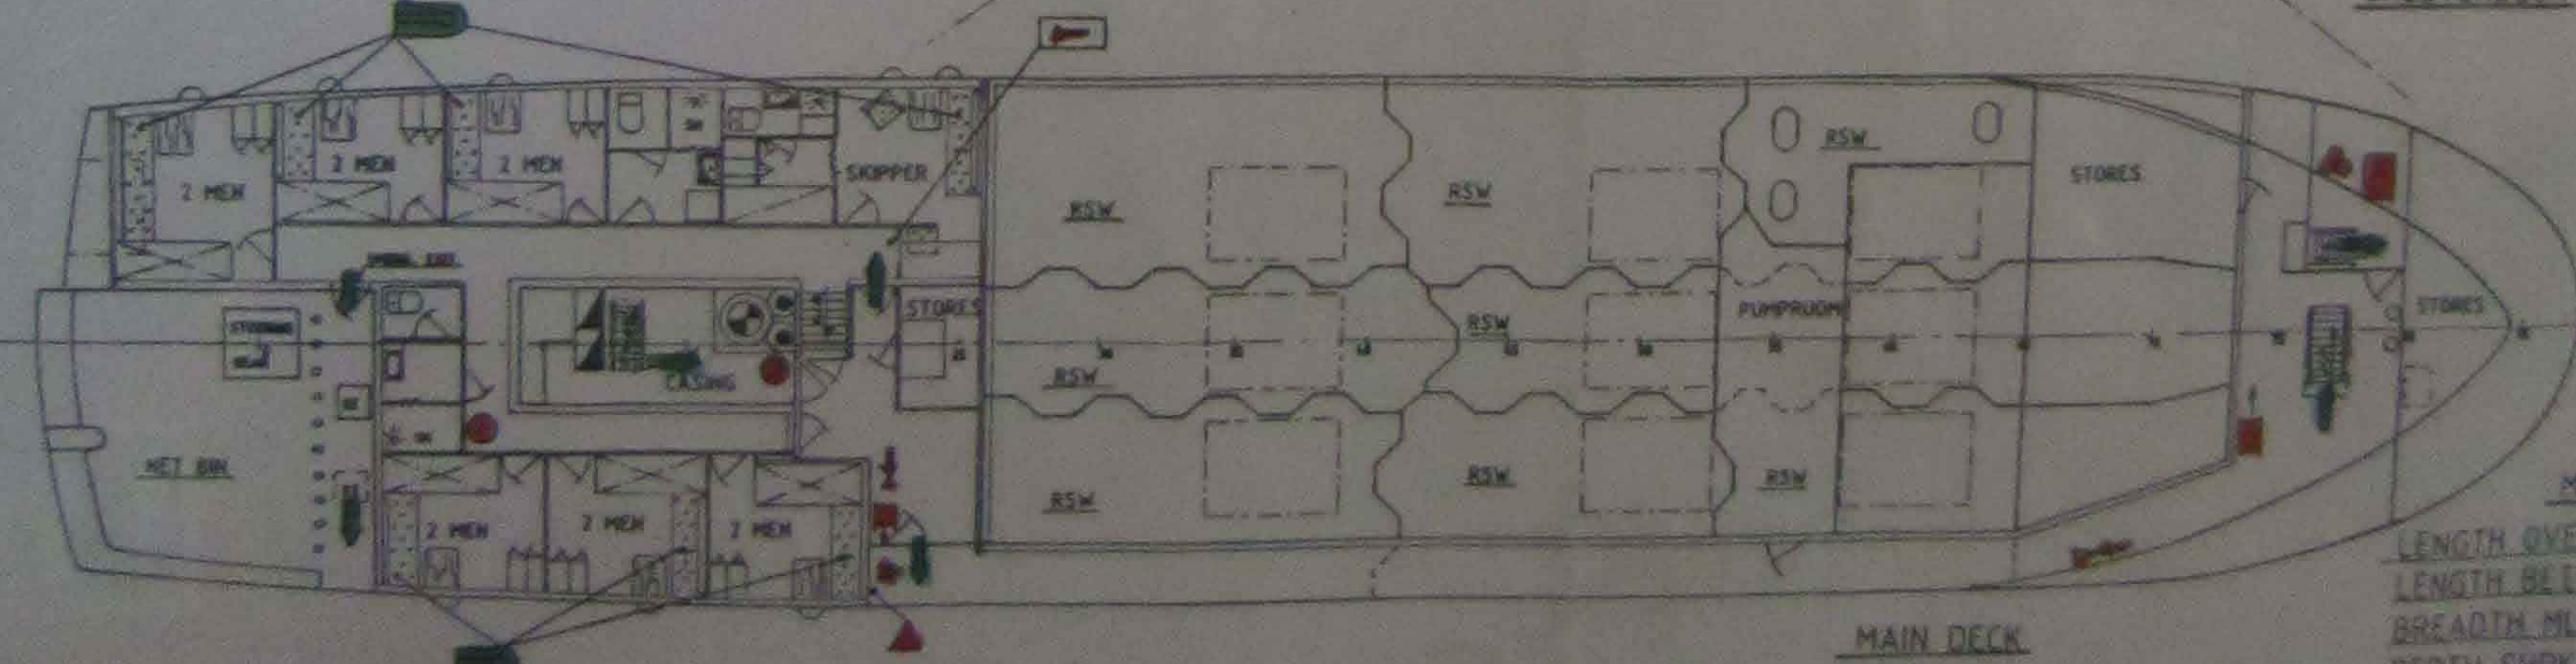

WHEELHOUSE

WHALEBACK

SHELTERDECK

MAIN DECK

MAIN PARTICULARS

LENGTH OVER ALL	4300 M-14108'
LENGTH BETW PERP	4110 M-13487'
BREADTH MLD	1060 M-3478'
DEPTH SHOK	435 M-1427'
DEPTH MDK	454 M-1491'
MAX LOADED DEPTH	520 M-1708'

BELOW MAIN DECK

MANUFACTURED BY

 ADDRESS: [illegible]
 PHONE: [illegible]